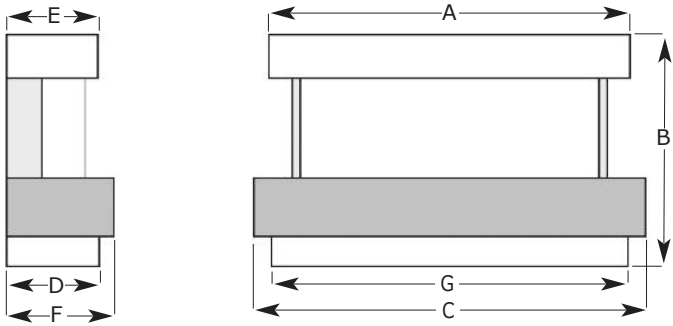

# Dimensions and Drawings

**Warwick Suite**  
floor standing or hang on the wall

Model	A	B	C	D	E	F	G
Warwick LS800	1000	787	1100	320	315	370	980
Warwick LS1200	1500	843	1600	320	315	370	1480

**Balmoral Suite**  
for Ellesse-R PR800