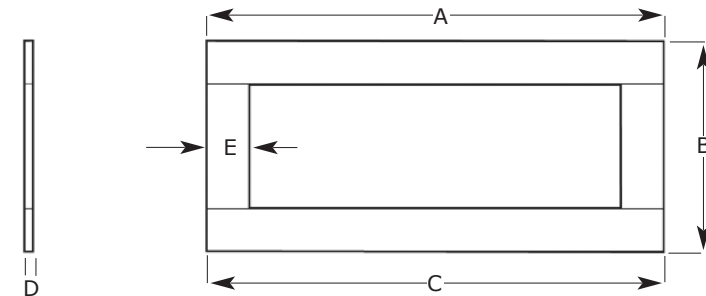

Deluxe Trim
hole in the wall models only

Model	A	B	C	D	E
Deluxe Trim LS800	1060	570	1060	12	120
Deluxe Trim LS1200	1515	630	1515	12	120