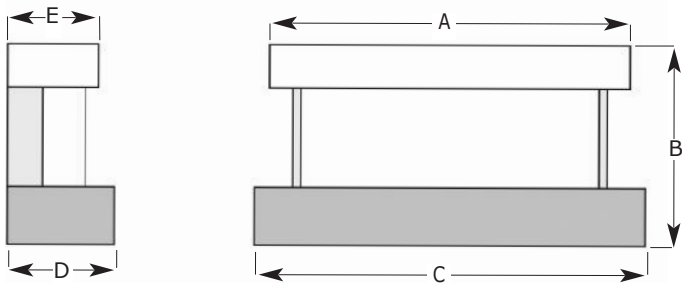

Lancaster Suite
hang on the wall only

Model	A	B	C	D	E
Lancaster LS800	1000	682	1100	370	315
Lancaster LS1200	1500	738	1600	370	315