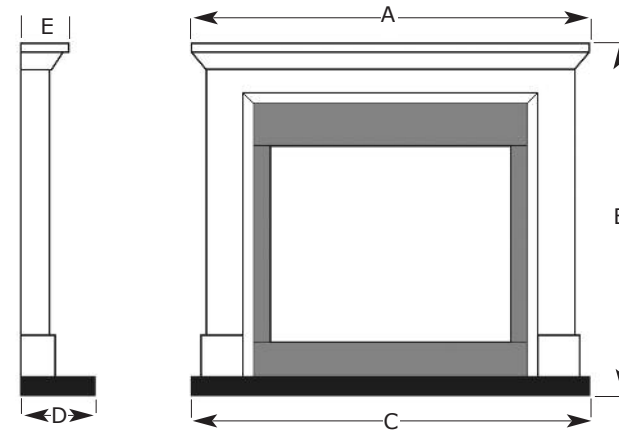

# Dimensions and Drawings

**Warwick Suite**  
floor standing or hang on the wall

Model	A	B	C	D	E	F	G
Warwick LS800	1000	787	1100	320	315	370	980
Warwick LS1200	1500	843	1600	320	315	370	1480

**Balmoral Suite**  
for Ellesse-R PR800