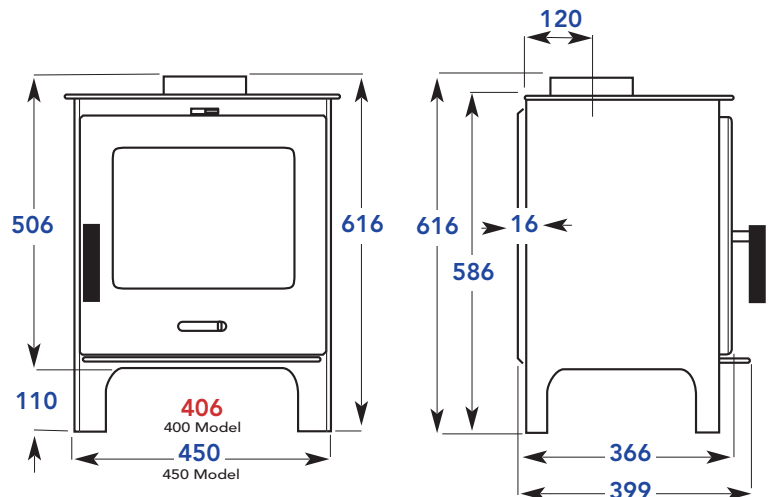

BRITISH MADE

Taurus 400 & 450 Specifications

Nominal Heat output	4.9kW
Efficiency	79.1%
Energy Class	A
DEFRA Exempt	Yes
EcoDesign 2022	Yes
Fuel	Multi Fuel
Flue Outlet	Top (131mm)
Warranty	5 years